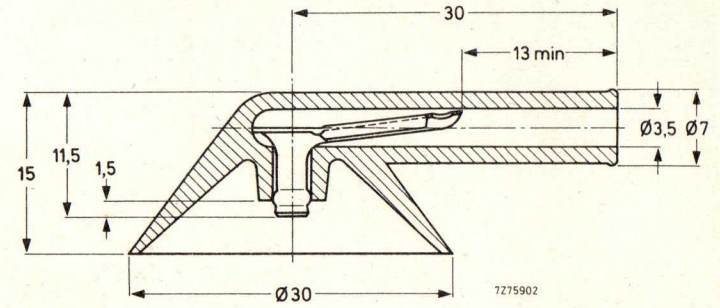

TUBE SOCKET

blue binder, tab 13

7275903

FINAL ACCELERATOR CONTACT CONNECTOR

blue binder, tab 13

Insulating material: silicon rubber.

TUBE SOCKET

- For 12-pin all glass base