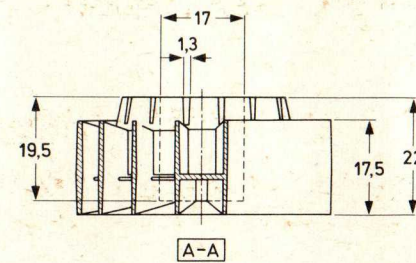

TUBE SOCKET

blue binder, tab 13

7275903

FINAL ACCELERATOR CONTACT CONNECTOR

blue binder, tab 13

Insulating material: silicon rubber.

TUBE SOCKET

- For 12-pin all glass base