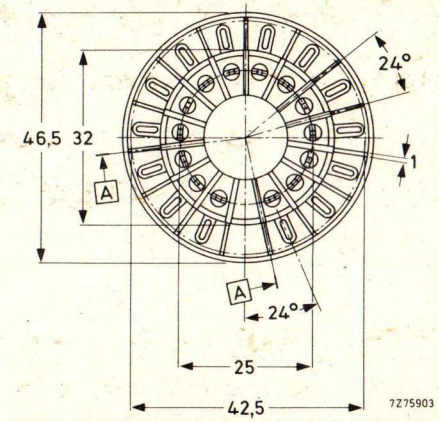

TUBE SOCKET

blue binder, tab 13

7275903

FINAL ACCELERATOR CONTACT CONNECTOR

blue binder, tab 13

Insulating material: silicon rubber.

TUBE SOCKET

- For 12-pin all glass base

blue binder, tab 13