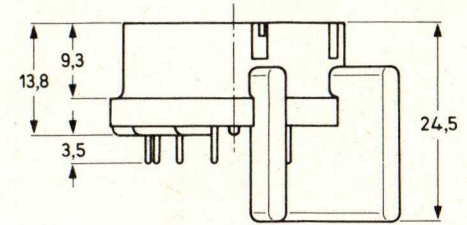

TUBE SOCKET

blue binder, tab 13

7275903

FINAL ACCELERATOR CONTACT CONNECTOR

blue binder, tab 13

Insulating material: silicon rubber.

TUBE SOCKET

- For 12-pin all glass base