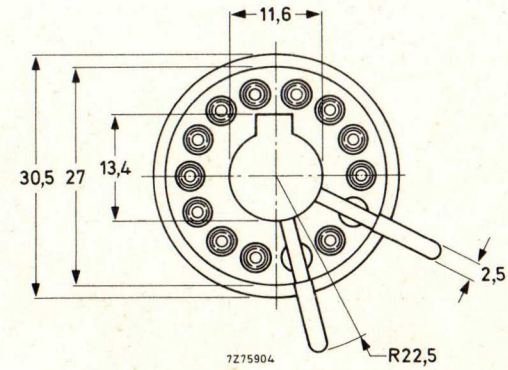

TUBE SOCKET

blue binder, tab 13

7275903

FINAL ACCELERATOR CONTACT CONNECTOR

blue binder, tab 13

Insulating material: silicon rubber.

TUBE SOCKET

- For 12-pin all glass base

blue binder, tab 13