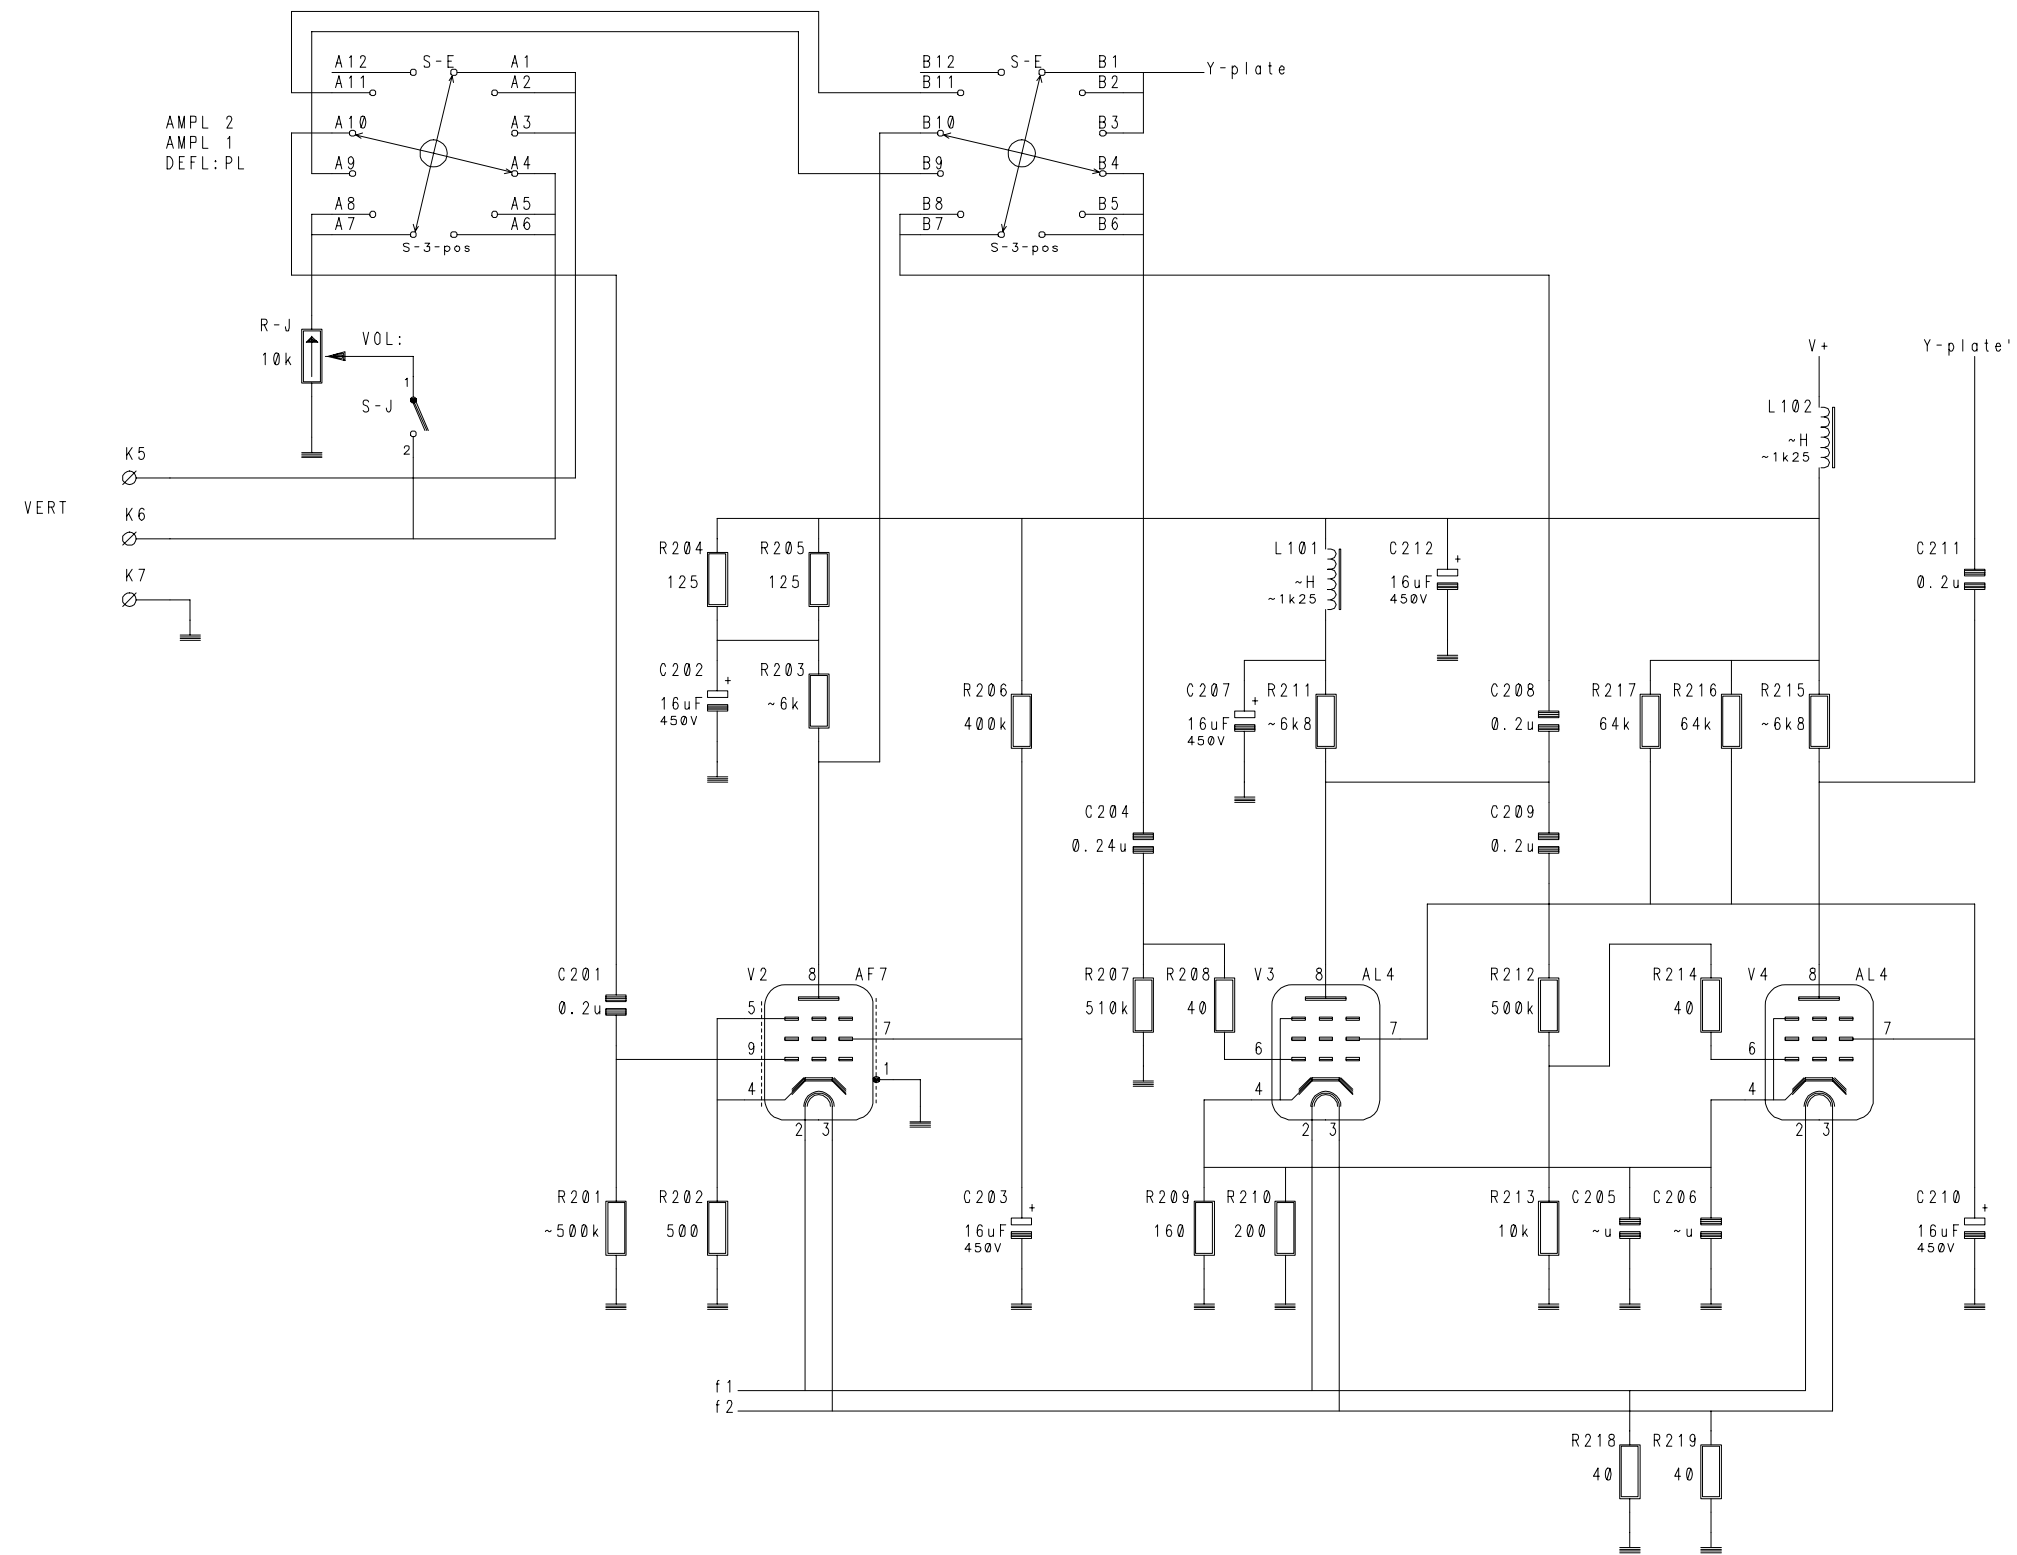

PHILIPS CATHODE RAY OSCILLOGRAPH GM3150 POWERPACK		
Frank Philipse	SIZE: A2	CODE: GM3150-1
	ENG: FP	DATE: 010526 010619
	CHECK: FP	SHEET: 1 of 3

~ means : measured or estimated value

PHILIPS CATHODE RAY OSCILLOGRAPH GM3150-2			
AMPLIFIER			
Frank Philipse	SIZE: A2	CODE: GM3150-2	
	ENG: FP	DATE: 010526 010619	
	CHECK: FP	SHEET: 2 of 3	

~ means : measured or estimated value

PHILIPS CATHODE RAY OSCILLOGRAPH GM3150-3		
TIME-BASE UNIT		
Frank Philipse	SIZE: A2	CODE: GM3150-3
	ENG: FP	DATE: 010612 010619
	CHECK: FP	SHEET: 3 of 3

~ means : measured or estimated value