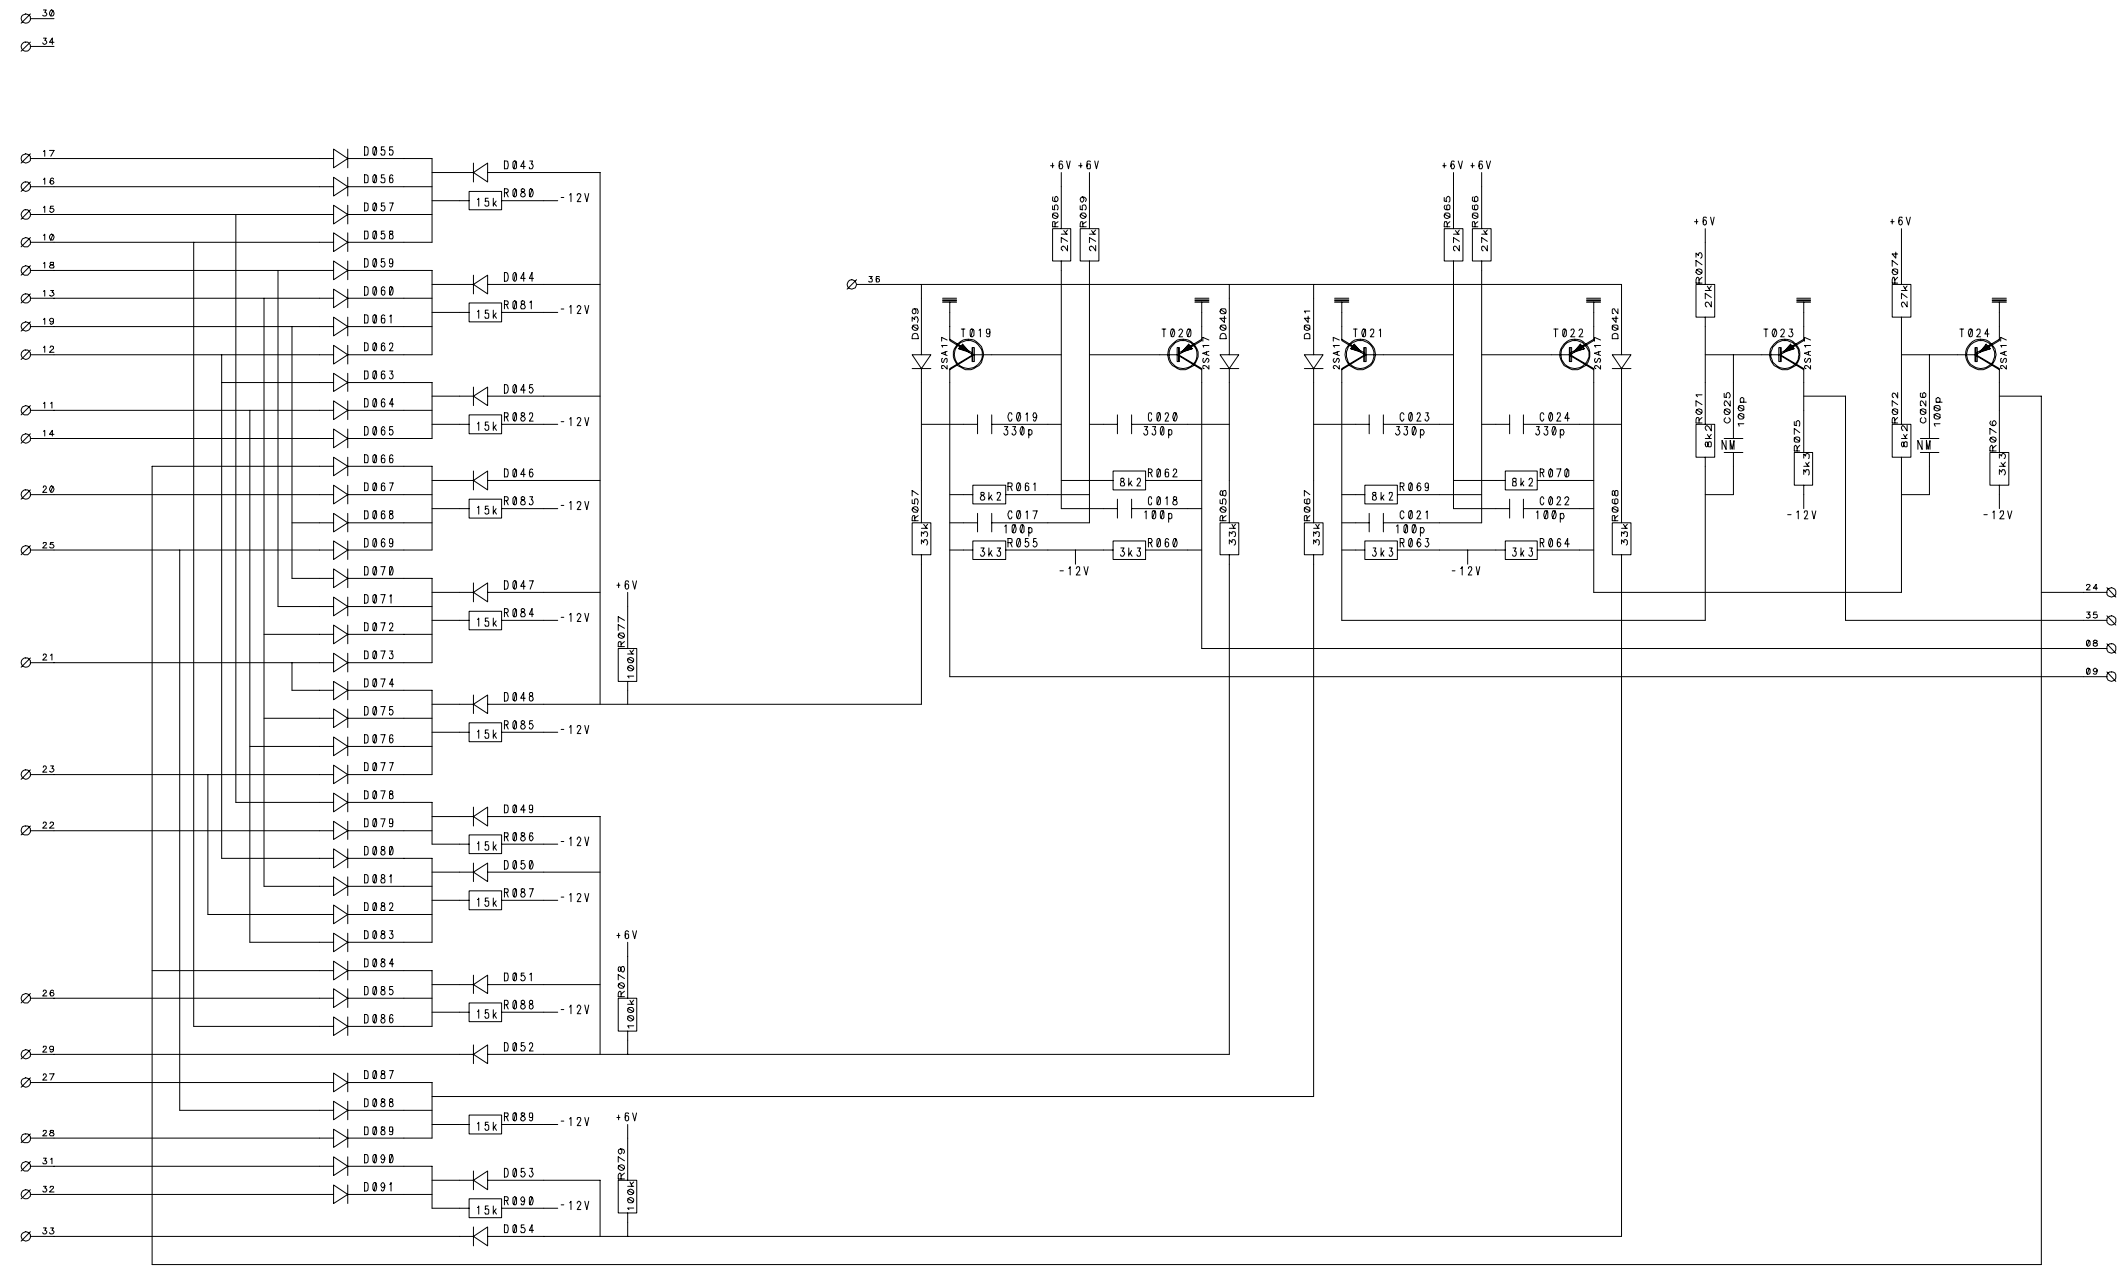

FRIDEN 1112 DIGIT 06 CKT			
Frank Philippe	SIZE: A1	FILE:	08_1
	ENG: FP	DATE:	020305
	SHEET:	1 of 2	

FRIDEN 1112 CIRCUIT TITLE			
Frank Philippe	SIZE: A1	FILE:	08_2
	ENG: FP	DATE:	020305
	SHEET:	2 of 2	