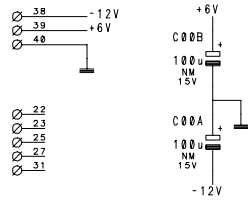

FRIDEN 1112			
DIGIT 00 CKT			
Frank Philippe	SIZE: A1	FILE:	02_1
	ENG: FP	DATE:	020502
		SHEET:	1 of 2

FRIDEN 1112
CIRCUIT TITLE

Frank Phillipse	SIZE: A1	FILE: 01_2
	ENG: FP	DATE: 020227
		SHEET: 2 of 2