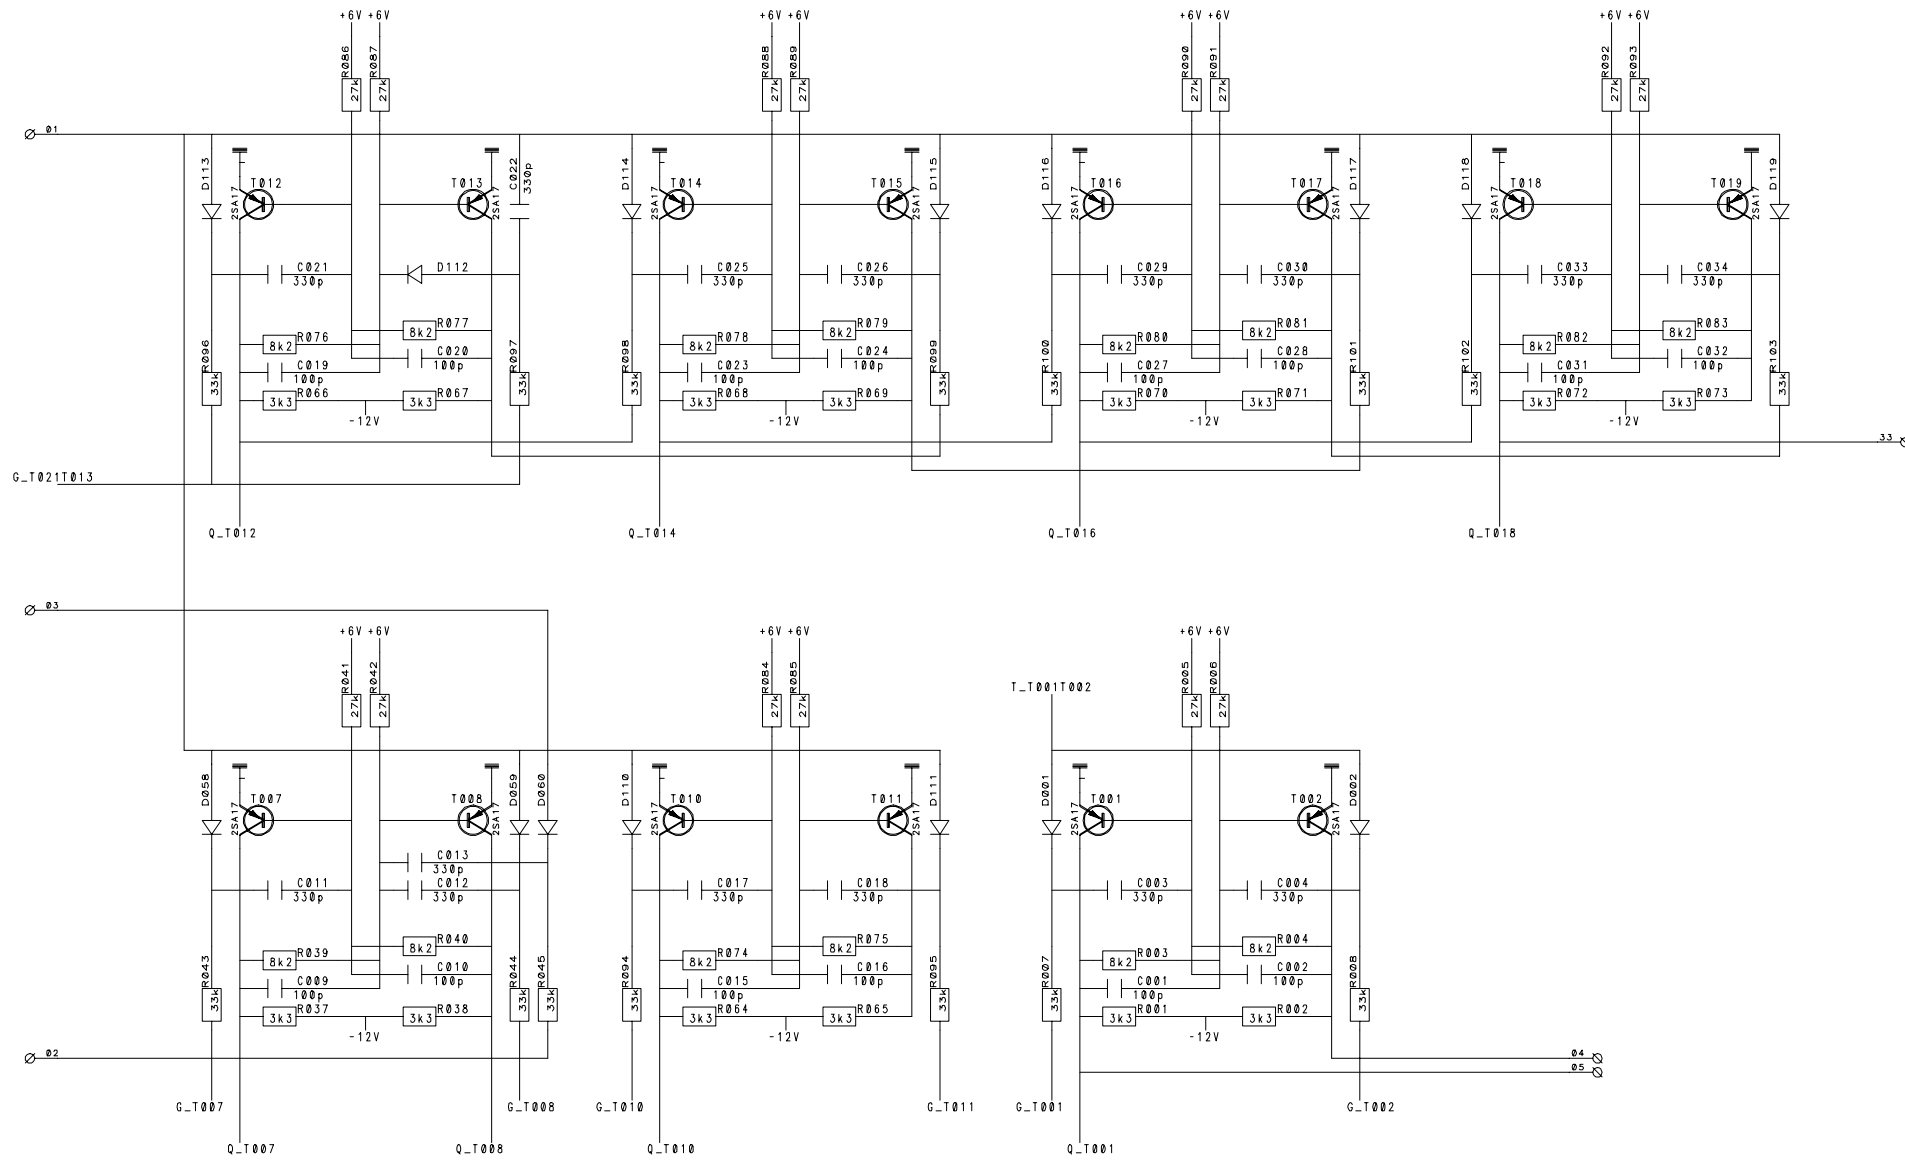

FRIDEN 1112			
DIGIT 00 CKT			
Frank Philippe	SIZE: A1	FILE:	02_1
	ENG: FP	DATE:	020502
		SHEET:	1 of 2

FRIDEN 1112
CIRCUIT TITLE

Frank Phillipse	SIZE: A1	FILE: 01_2
	ENG: FP	DATE: 020227
		SHEET: 2 of 2