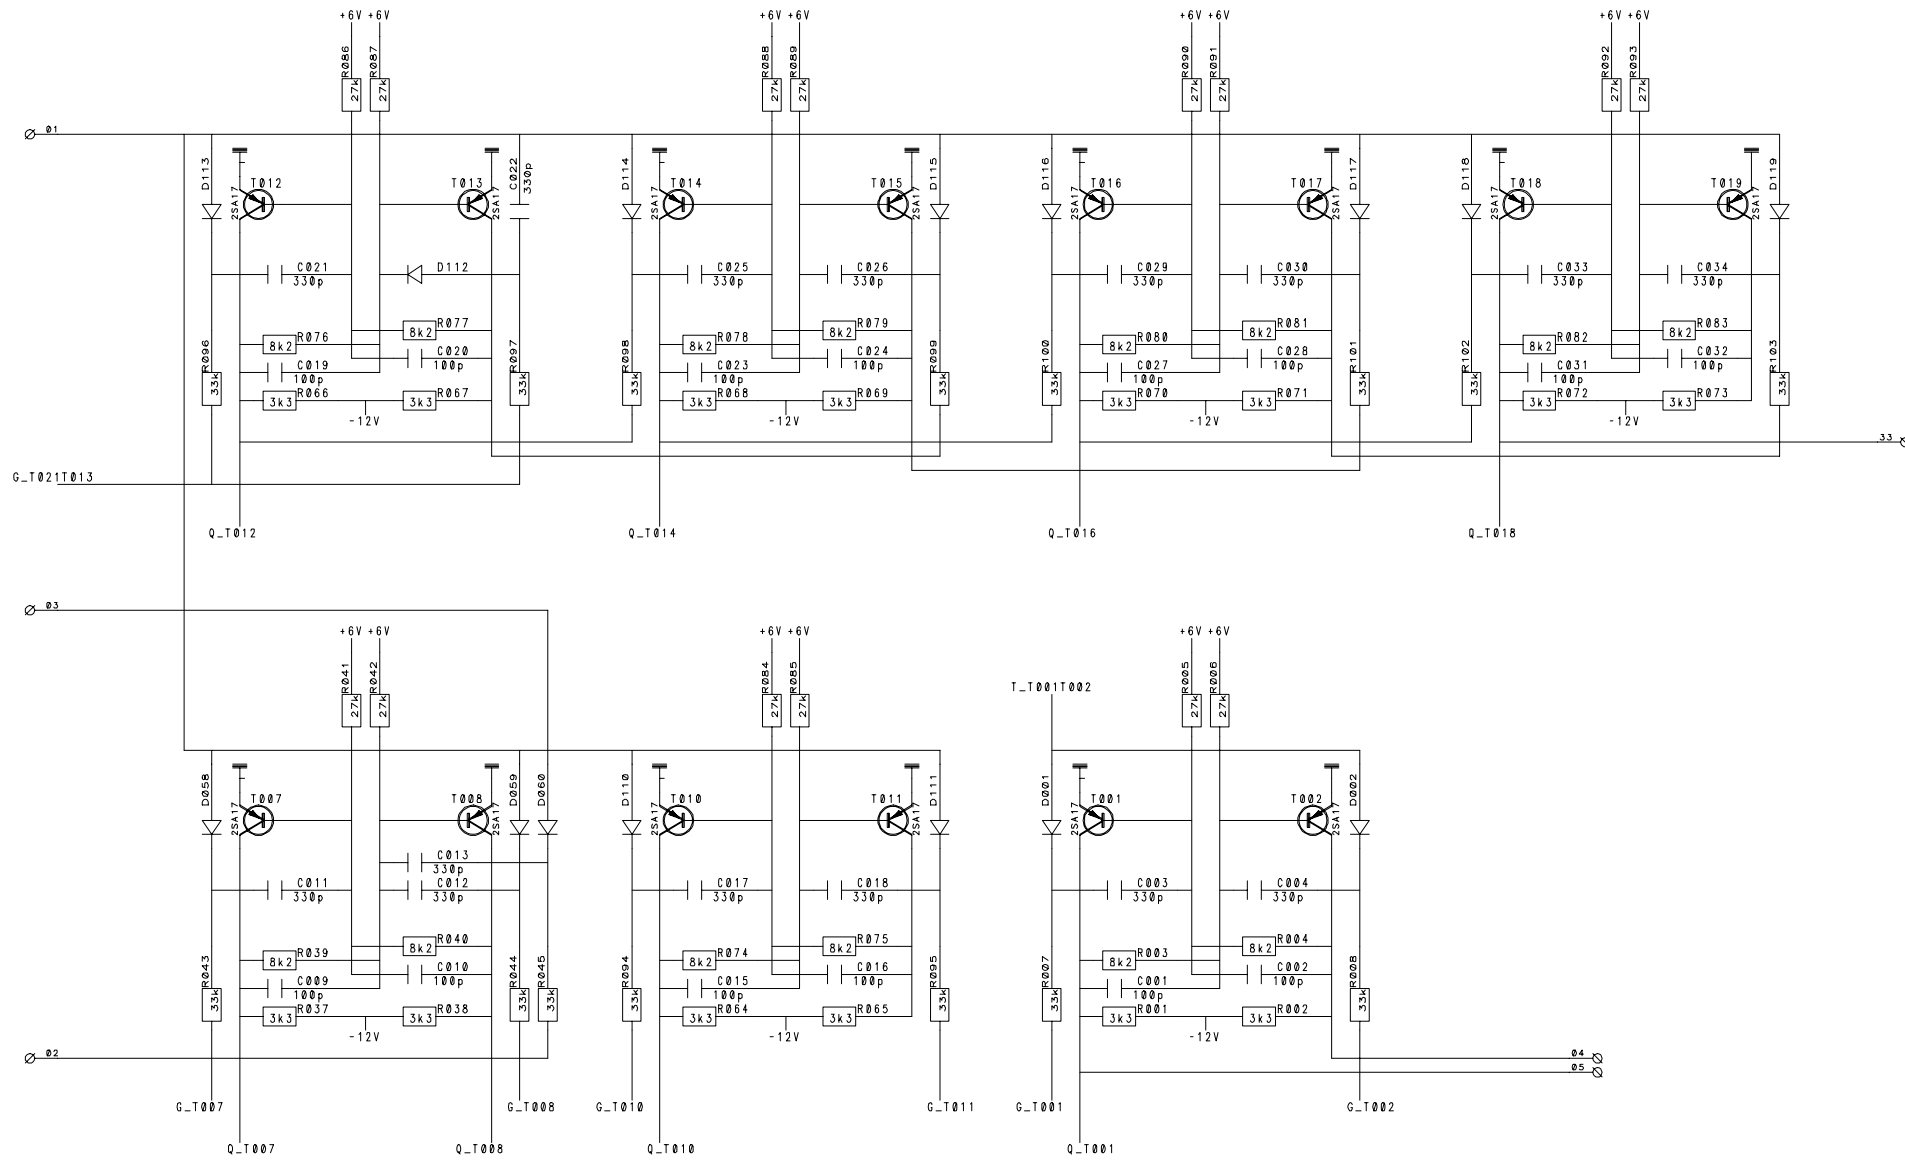

FRIDEN 1112 CIRCUIT TITLE		
Frank Phillips	SIZE: A1	FILE: 01_1
	ENG: FP	DATE: 02027
		SHEET: 1 of 2

FRIDEN 1112
CIRCUIT TITLE

Frank Phillipse	SIZE: A1	FILE: 01_2
	ENG: FP	DATE: 020227
		SHEET: 2 of 2