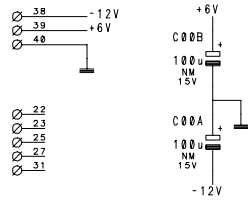

FRIDEN 1112 CIRCUIT TITLE		
Frank Phillips	SIZE: A1	FILE: 01_1
	ENG: FP	DATE: 02027
		SHEET: 1 of 2

FRIDEN 1112
CIRCUIT TITLE

Frank Phillipse	SIZE: A1	FILE: 01_2
	ENG: FP	DATE: 020227
		SHEET: 2 of 2